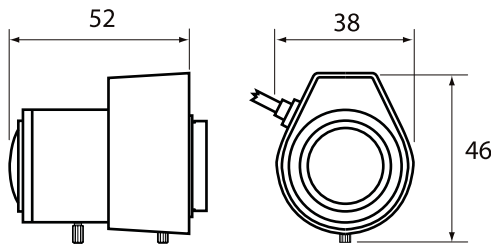

외관도 (OUTWARD DRAWINGS)

제원 및 특성 (SPECIFICATIONS)

RATING		VALUE
IMAGE FORMAT		1/3"
MOUNT		CS-Mount
FOCAL LENGHT		2.8~12mm
APERTURE RANGE		F 1.4
ANGLE OF VIEW	WIDE	97° at 2.8mm
	TELE	24° at 12mm
OPERATING	IRIS	DC Auto Iris
	FOCUS	Manual
	ZOOM	Manual
WEIGHT		0.09Kg
OP.Temp		-10℃ ~ +50℃
DIMENSION		38(W)x46(H)x52(D)